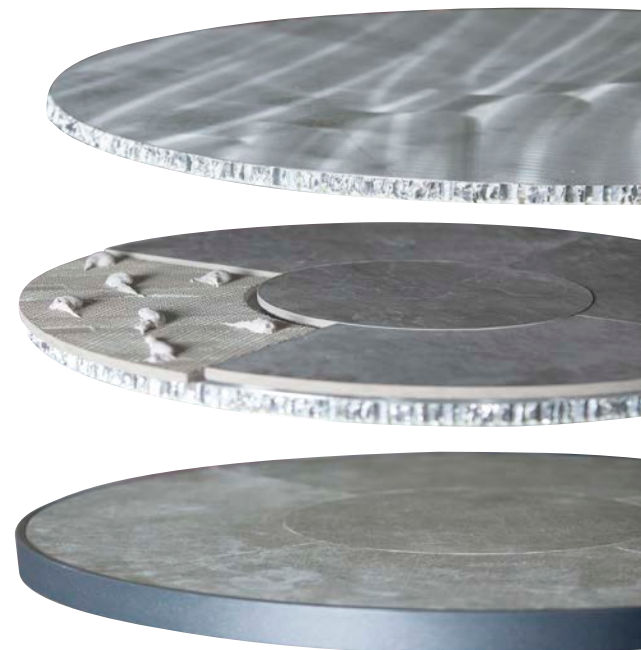

## Porcelain Tops

Our porcelain table tops contain three layers: the substrate, the adhesive, and the porcelain tile with grout, wrapped by a metal rim.

- 1** The substrate is the "foundation" of the table top. It is made of two lightweight aluminum sheets with a honeycomb structure sandwiched in between. The honeycomb shape is the strongest shape in nature and provides lightweight strength for the table top. This same material is also used on the sides of skyscrapers for the same reasons.
- 2** The next layer is an epoxy glue that adheres the tiles onto the substrate. This adhesive is superior to using tile mastic or other types of bonds, because of a chemical reaction that takes place, creating a stronger bond as it dries. The epoxy adhesive is also waterproof.
- 3** Lastly, the tile is precisely set and an epoxy grout is used where tiles meet. Porcelain tiles are used over ceramic tiles or natural stone because they are denser and less porous which means they do not absorb water. In freezing temperatures these other materials are likely to split or crack when the water absorbed into the material freezes and expands. Our porcelain tiles not only repel water, but all other liquids as well, so it will not stain from spills. These porcelain tiles are **commercial grade** and very durable. The kiln-fired finish is as durable as the tile itself and will last for years. The metal rim protects the tile from breaking due to side impact. For example, when the back of a chair hits against the table.