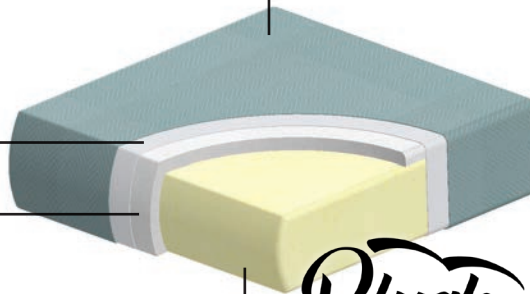

Plush Comfort®

The polyester fiber dacron wrap provides soft yet durable comfort.

The indoor residential foam core provides the same type of comfort as fine indoor upholstered furniture and maintains original shape.