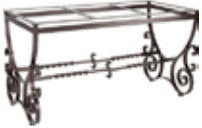

6-DT07
Dining Table Base
Fits 42"x72", 42"x84" and 44"x84" Tops
53.75"W x 26.5"D x 29"H