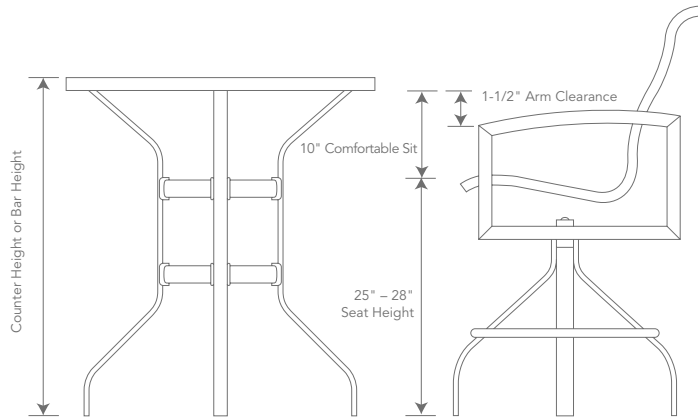

BAR STOOL ORDERING (25" TO 30" HEIGHT ONLY)

DETERMINING BAR STOOL HEIGHT This information is for only those bar stools that can be ordered in various heights.

Tropitone® Bar Height Tables accommodate 28" bar stools. Tropitone® Counter Height Tables accommodate 25" bar stools. Custom bars and counters may require a custom seat height for optimum comfort. To determine required seat height, subtract 10" from the bottom of the counter. This will be desired seat height. Note: Allow for a minimum of 1.5" for arm clearance.

Bar/Counter Height: The distance from the top of the table surface to the ground.

Seat Height: The distance from the highest point of the seat to the ground. The most comfortable seat height for most body types is at least 10" from the seat to the underside of the table.

Arm Clearance: The distance from the highest point of the arm to the bottom of the table surface. A minimum arm clearance of 1.5" is suggested for all bar stools. Clearance of less than 1.5" is not recommended.

CUSTOM SEAT HEIGHTS

To specify a custom seat height, measure from the floor to the bottom of your counter surface and subtract 10 inches. To order, use the grid to select the model number and add the appropriate seat height. For example, a Corsica Sling Bar Stool with a 27" seat height is model #161127-27. Note: Tropitone® Bar Stool seat heights have a tolerance +/- 1/2".

The following seat heights are available at standard bar stool pricing: 25", 28" and 30". The following seat heights are available at an upcharge: 26", 27" and 29". Contact your Tropitone® Sales Representative for details.

DESCRIPTION	MODEL	SEAT HEIGHT					
Andover Sling	682101	-25	-26	-27	-28	-29	-30
Andover Padded Sling	682101PS						
Corsica Sling	161127	-25	-26	-27	-28	-29	-30
Corsica Padded Sling	161127PS	-25	-26	-27	-28	-29	-30
Kenzo Sling	381527	-25	-26	-27	-28	-29	-30
Kenzo Padded Sling	381527PS	-25	-26	-27	-28	-29	-30
Marconi Sling	452027	-25	-26	-27	-28	-29	-30
Marconi Padded Sling	452027PS	-25	-26	-27	-28	-29	-30
Muirlands Sling	162027	-25	-26	-27	-28	-29	-30
Muirlands Padded Sling	162027PS	-25	-26	-27	-28	-29	-30
Ronde Sling	922127	-25	-26	-27	-28	-29	-30
Ronde Padded Sling	922127PS	-25	-26	-27	-28	-29	-30
Shoreline Sling	150027	-25	-26	-27	-28	-29	-30
Shoreline Padded Sling	150027PS	-25	-26	-27	-28	-29	-30

AVAILABLE BAR STOOL GROUPS