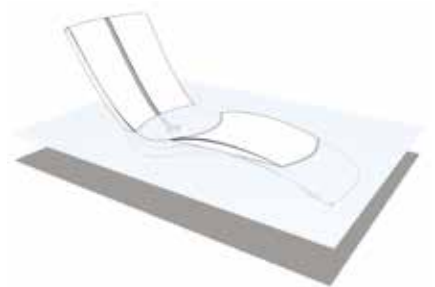

Water depth as illustrated above with the Curve Chaise Lounge is 9". For the Curve Chaise Lounge with Riser, average water depth is 12".

CURVE TABLES

TOP IMAGE SHOWN:
Color: Bright White/Bright Red (WTRD),
Table: 3A1538WT; **Color:** Bright Red (BRD)

BOTTOM IMAGE SHOWN:
Color: Bright White (BWT)

Curve is made from Rotoform, an environmentally friendly polymer product.

Finish colors shown on page 161.