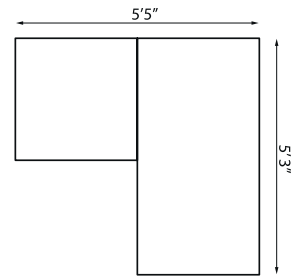

203044 60" Rectangular Cocktail Table
with lay on glass
H 12" W 60" D 30"

203301 Dining Armchair
H 34.5" W 20.25" D 24"

1 Left Arm Chaise, 2 Armless Sectionals, 1 Corner Sectional, and 1 Right Arm Love Seat

1 Right Arm Chaise, 1 Armless Love Seat, 1 Corner Sectional, 3 Armless Sectionals, 1 Left Arm Chaise

1 Left Arm Love Seat, 1 Corner Sectional, 1 Right Arm Lounge Chair

1 Right Arm Chaise, 1 Armless Love Seat, 1 Left Arm Chaise

203307 Armless Dining Chair
H 34.5" W 18.25" D 24"

203042 42" Square Dining Table
with lay on glass
H 29.5" W 42" D 42"

1 Left Arm Chaise, 1 Corner Sectional

203072 71" Rectangular Dining Table
with lay on glass
H 29.5" W 71" D 42"