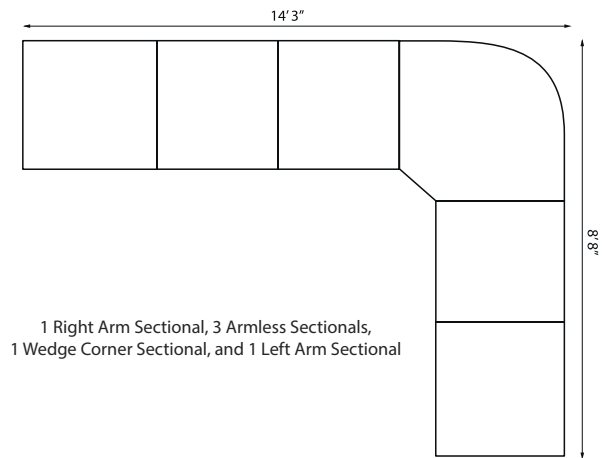

15972, 15001, 15007
Fabric: Meridian Cameo 715 (Sunbrella Fusion Collection by TriVantage)
Finish: White 001, Pewter 079