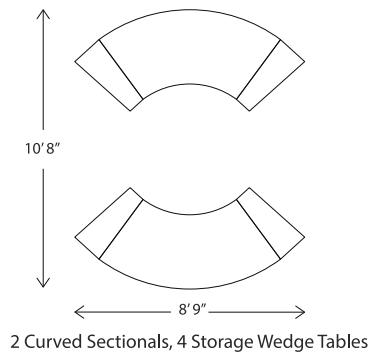

STONE TOP OPTIONS