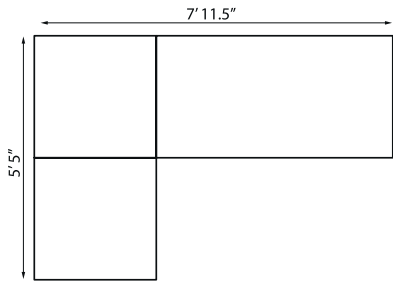

1 Left Arm Love Seat, 1 Corner Sectional, 1 Right Arm Lounge Chair