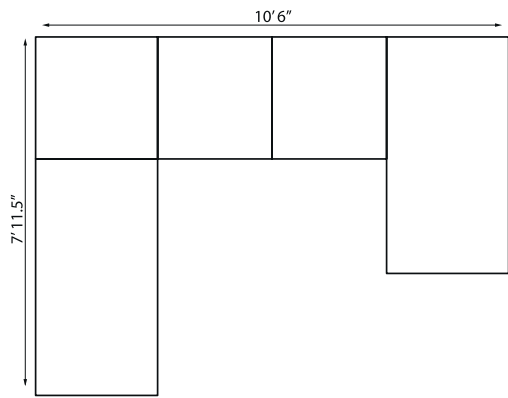

203302 Lounge Chair
with Stainless Steel Arms & Back
H 29.25" W 35" D 32.5"

203020 Chaise
H 18" W 30" D 76"

203327 Large Ottoman
H 18.75" W 60" D 30"

203317 Ottoman
H 18.75" W 30.5" D 30.5"

203043 30" Square End Table
with lay on glass
H 12" W 30" D 30"

203044 60" Rectangular Cocktail Table
with lay on glass
H 12" W 60" D 30"

203301 Dining Armchair
H 34.5" W 20.25" D 24"

1 Left Arm Chaise, 2 Armless Sectionals, 1 Corner Sectional, and 1 Right Arm Love Seat