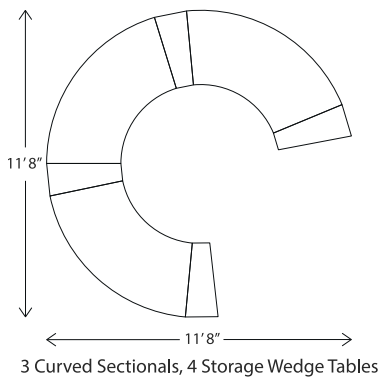

STONE TOP OPTIONS