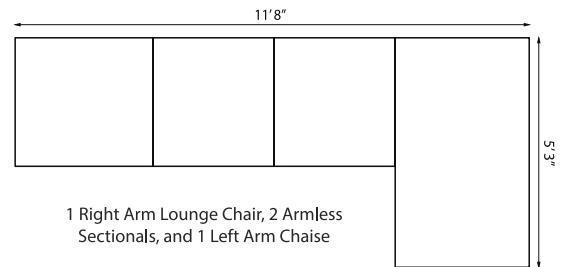

15972, 15001, 15007
Fabric: Meridian Cameo 715 (Sunbrella Fusion Collection by TriVantage)
Finish: White 001, Pewter 079