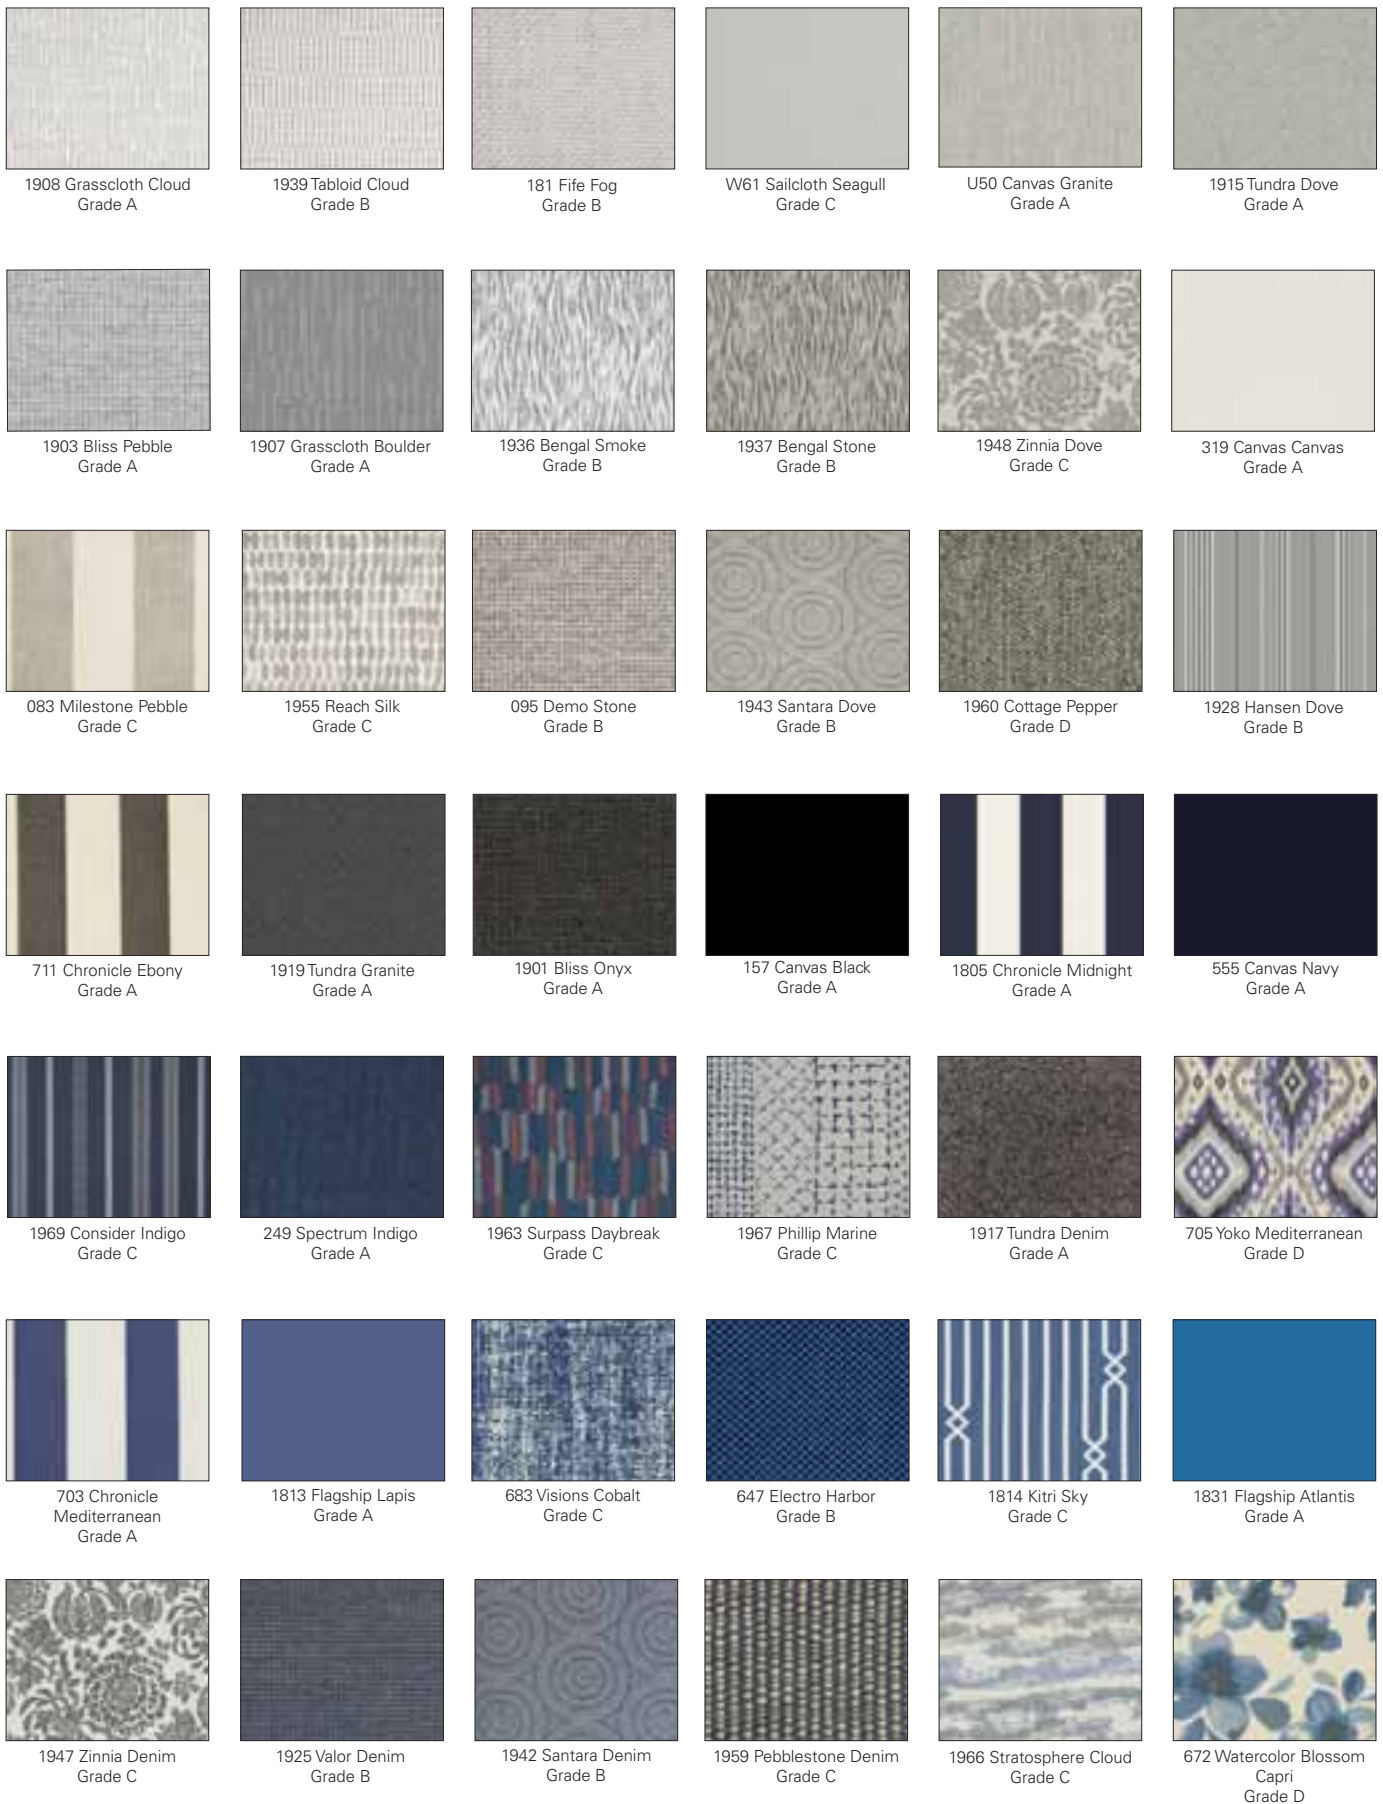

Please refer to swatch book for color, pattern accuracy and additional details.