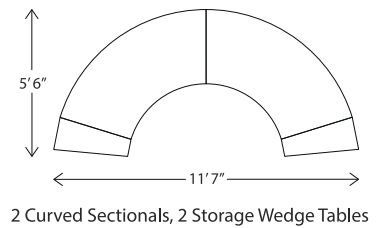

STONE TOP OPTIONS