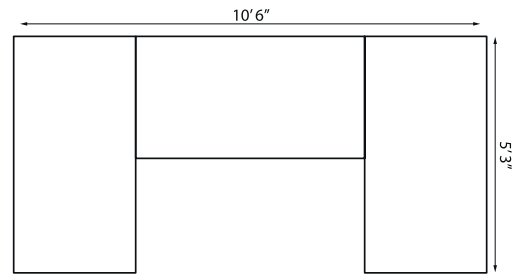

1 Right Arm Chaise, 1 Armless Love Seat, 1 Left Arm Chaise