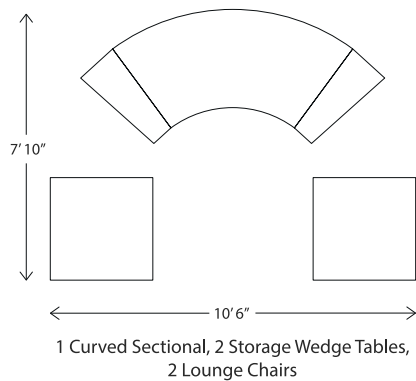

STONE TOP OPTIONS