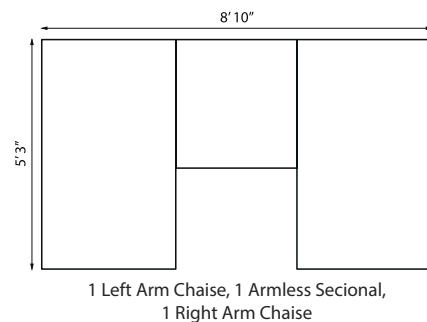

15972, 15001, 15007
Fabric: Meridian Cameo 715 (Sunbrella Fusion Collection by TriVantage)
Finish: White 001, Pewter 079